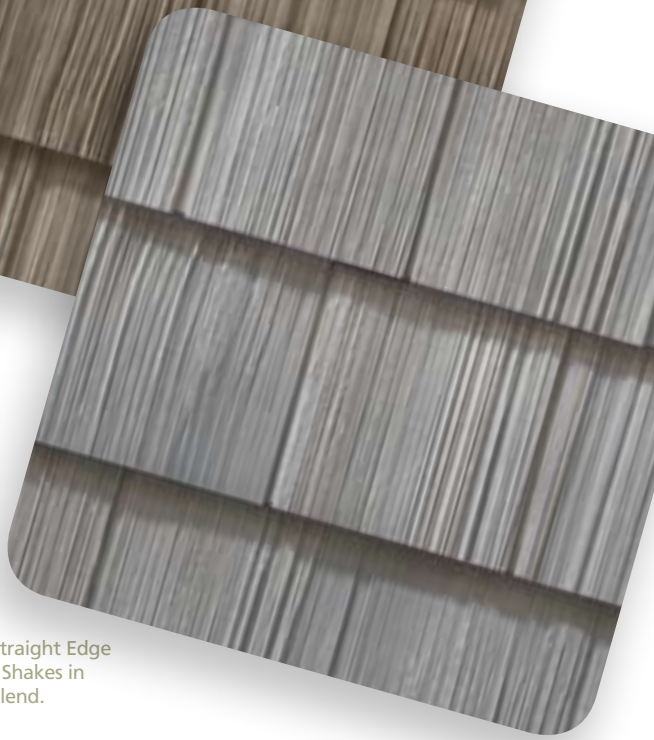

COMING IN
2009

CertainTeed Continues To Lead The Way With Color

CertainTeed remains committed to leading the market in color, and for 2009 the palette expands even further. Cedar Impressions® adds three new blends called Naturals™ with the look of semi-transparent stained cedar in three styles. In addition, Monogram™ 46 offers four darker, earth-tones which meet the demands of today's building trends. Look for new colors in MainStreet™ too.

Double 7" Straight Edge Perfection Shingles in cedar blend.

Double 9" Staggered Rough-Split Shakes in rustic blend.

Double 7" Straight Edge Rough-Split Shakes in driftwood blend.