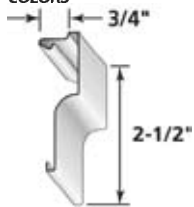

NEW CORNICE MOLDING

COLORS

Product Code: **55807**
Finish: Matte
Length: 12' 6"
Pieces/Ctn.: 24
Lin. Ft./Ctn.: 300
Cartons/Pallet: 42
lbs./Ctn.: 34 (approx.)

For use with Cornice Receiver or Deluxe F-Channel