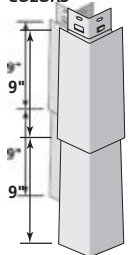

NEW D9" STAGGERED ROUGH-SPLIT MITERED CORNERPOST