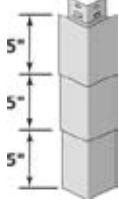

T5" STRAIGHT EDGE PERFECTION MITERED CORNERPOST

COLORS

Product Code: 51430
 Finish: Cedar Grain
 Length: 15"
 Pieces/Ctn.: 20
 Lin. Ft./Ctn.: 25
 Cartons/Pallet: 24
 lbs./Ctn.: 15 (approx.)

D7" STRAIGHT EDGE PERFECTION MITERED CORNERPOST

COLORS

Product Code: 51448
 Finish: Cedar Grain
 Length: 14"
 Pieces/Ctn.: 20
 Lin. Ft./Ctn.: 23' 3"
 Cartons/Pallet: 32
 lbs./Ctn.: 13 (approx.)

D7" STRAIGHT EDGE PERFECTION MITERED INSIDE CORNERPOST

Product Code: 51453
 Finish: Cedar Grain
 Length: 14"
 Pieces/Ctn.: 20
 Lin. Ft./Ctn.: 23' 3"
 Cartons/Pallet: 32
 lbs./Ctn.: 9 (approx.)