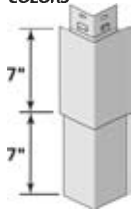

NEW D7" STRAIGHT EDGE ROUGH-SPLIT MITERED CORNERPOST

Product Code: **51450**
Finish: Cedar Shake
Length: 14"
Pieces/Ctn.: 20
Lin. Ft./Ctn.: 23' 4"
Cartons/Pallet: 24
lbs./Ctn.: 17 (approx.)