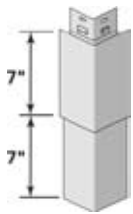

Cedar Impressions® Accessories (continued)

Polymer Siding Products

D7" STAGGERED PERFECTION MITERED CORNERPOST

Product Code: **51451**
Finish: Cedar Grain
Length: 14"
Pieces/Ctn.: 20
Lin. Ft./Ctn.: 23' 3"
Cartons/Pallet: 32
lbs./Ctn.: 13 (approx.)