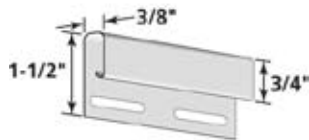

4" METAL SHINGLE STARTER STRIP

Product Code: 53610
Finish: Mill
Length: 10'
Width: 4"
Pieces/Ctn.: 25
Lin. Ft./Ctn.: 250
Cartons/Pallet: 24
lbs./Ctn.: 78 (approx.)