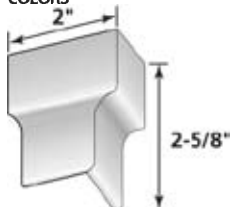

NEW CORNICE MOLDING CORNERPOST CAP

COLORS

Product Code: **55808**
Finish: Matte
Pieces/Ctn.: 20
Cartons/Pallet: 120
lbs./Ctn.: 1 (approx.)

For capping Cornice Molding over Mitered Cornerposts

Product Code	51451 D7" Staggered Perfection Mitered Cornerpost	51450 D7" Straight Edge Rough-Split Mitered Cornerpost	51432 D9" Staggered Rough-Split Mitered Cornerpost	55807 Cornice Molding	55808 Cornice Molding Cornerpost Cap
Colonial White (01)	●	●	●	●	●
Autumn Yellow (10)	●	●	●	●	●
Barn Red (25)	●	●	●	●	●
Buckskin (41)	●	●	●	●	●
Coral (06)				●	●
Cypress (42)	●	●	●	●	●
Desert Tan (07)	●	●	●	●	●
Flagstone (97)	●	●	●	●	●
Granite Gray (34)	●	●	●	●	●
Hearthstone (19)	●	●	●	●	●
Heritage Cream (11)	●	●	●	●	●
Herringbone (04)	●	●	●	●	●
Ivy Green (28)	●	●	●	●	●
Light Maple (55)	●	●	●	●	●
Mint (05)				●	●
Mountain Cedar (17)	●	●	●	●	●
Natural Clay (60)	●	●	●	●	●
Pacific Blue (27)	●	●	●	●	●
Sable Brown (29)	●	●	●	●	●
Sandpiper (13)	●	●	●	●	●
Sandstone Beige (15)	●	●	●	●	●
Savannah Wicker (59)	●	●	●	●	●
Sea Breeze (12)				●	●
Snow (31)	●	●	●	●	●
Spruce (16)	●	●	●	●	●
Sterling Gray (33)	●	●	●	●	●
Suede (14)	●	●	●	●	●
Terra Cotta (18)	●	●	●	●	●
** Cedar Blend (20)		●	●	★	★
** Driftwood Blend (80)		●	●	★	★
** Rustic Blend (21)		●	●	★	★

★ Solid Color
**Coming in 2009