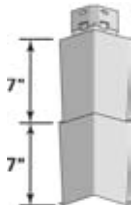

T5" STRAIGHT EDGE PERFECTION MITERED CORNERPOST

COLORS

Product Code: 51430
 Finish: Cedar Grain
 Length: 15"
 Pieces/Ctn.: 20
 Lin. Ft./Ctn.: 25
 Cartons/Pallet: 24
 lbs./Ctn.: 15 (approx.)

D7" STRAIGHT EDGE PERFECTION MITERED CORNERPOST

COLORS

Product Code: 51448
 Finish: Cedar Grain
 Length: 14"
 Pieces/Ctn.: 20
 Lin. Ft./Ctn.: 23' 3"
 Cartons/Pallet: 32
 lbs./Ctn.: 13 (approx.)

D7" STRAIGHT EDGE PERFECTION MITERED INSIDE CORNERPOST

Product Code: 51453
 Finish: Cedar Grain
 Length: 14"
 Pieces/Ctn.: 20
 Lin. Ft./Ctn.: 23' 3"
 Cartons/Pallet: 32
 lbs./Ctn.: 9 (approx.)