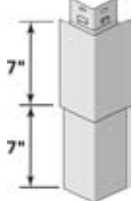

T5" STRAIGHT EDGE PERFECTION MITERED CORNERPOST

COLORS

Product Code: 51430
 Finish: Cedar Grain
 Length: 15"
 Pieces/Ctn.: 20
 Lin. Ft./Ctn.: 25
 Cartons/Pallet: 24
 lbs./Ctn.: 15 (approx.)

D7" STRAIGHT EDGE PERFECTION MITERED CORNERPOST

COLORS

Product Code: 51448
 Finish: Cedar Grain
 Length: 14"
 Pieces/Ctn.: 20
 Lin. Ft./Ctn.: 23' 3"
 Cartons/Pallet: 32
 lbs./Ctn.: 13 (approx.)

D7" STRAIGHT EDGE PERFECTION MITERED INSIDE CORNERPOST

Product Code: 51453
 Finish: Cedar Grain
 Length: 14"
 Pieces/Ctn.: 20
 Lin. Ft./Ctn.: 23' 3"
 Cartons/Pallet: 32
 lbs./Ctn.: 9 (approx.)