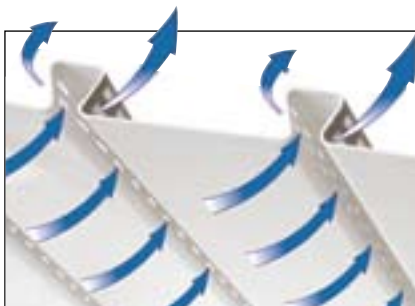

## Proper Ventilation is Vital

Protection against damage to the roofing materials and structure increase comfort inside the home and energy savings.

### The Air Balance System

Experts agree that the most effective system is a balance of air intake and exhaust that creates a uniform flow of air through the attic.

This system creates a condition in which the roof temperature is equalized from top to bottom, supplying a uniform air flow along the entire underside of the roof deck.

Hidden vents provide a smooth, flat non-perforated surface versus most vented soffits with unsightly perforations.

Triple 3-1/3" InvisiVent

Standard vented soffit

Triple 3-1/3" InvisiVent

Triple 3-1/3" InvisiVent offers at least 50% more ventilation than most standard vinyl soffit, providing more than 10" of net-free intake area.

## New Triple 3-1/3" Solid, Perfect for Vertical Siding Applications, Too.

Solid Triple 3-1/3" vertical siding panels are the ideal solution for accent areas where a vented panel is not necessary. The flat face design creates a straighter panel with the look of smooth, painted wood. Deep dovetails between panel faces contribute extra rigidity, while forming a clear, sharp edge that is pleasing to the eye. Ideal as an accent or coordinating panel, Solid Triple 3-1/3" is available in the same color palette as Triple 3-1/3" InvisiVent.