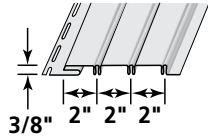

Beaded Triple 2"

- Triple 2" wainscot style in solid and invisibly vented.†
- Designed for vertical siding, porch ceiling and soffit applications.
- Smooth finished appearance of professionally applied paint.
- Extra-long slip-lock design helps provide secure installation.
- 8 low-gloss select colors.
- .039" thickness.