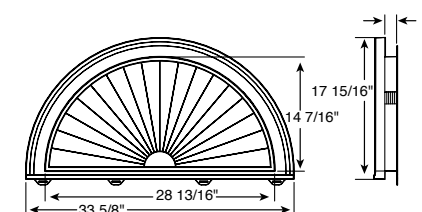

Packaged One/box.

Features Compatible with all siding products.
Patented lock-on trim ring simplifies installation.

Installation Surface Mount or Siding Integrated.

	Item #	HALF ROUND	ELLIPTICAL	Dimension A Locking Positions
30" (2' 6" single)	00 84 3000 ***	•		0", .25", .5", .75", 1.0", 1.25"
33 5/8" (2' 8" single)	00 84 3358 ***	•		0", .25", .5", .75", 1.0", 1.25"
37 5/8" (3' 0" single)	00 84 3758 ***	•		0", .25", .5", .75", 1.0", 1.25", 1.50"
43 5/8" (3' 6" single)	00 84 4358 ***	•		0", .25", .5", .75", 1.0", 1.25", 1.50"
65 5/8" (2' 8" double)	00 84 6558 ***		•	0", .25", .5", .75", 1.0", 1.25", 1.50"
73 5/8" (3' 0" double)	00 84 7358 ***		•	0", .25", .5", .75", 1.0", 1.25", 1.50"

HALF ROUND SUNBURST

30" (2' 6" single)
Item # 00 84 3000 ***

33 5/8" (2' 8" single)
Item # 00 84 3358 ***

37 5/8" (3' 0" single)
Item # 00 84 3758 ***

43 5/8" (3' 6" single)
Item # 00 84 4358 ***

ELLIPTICAL SUNBURST