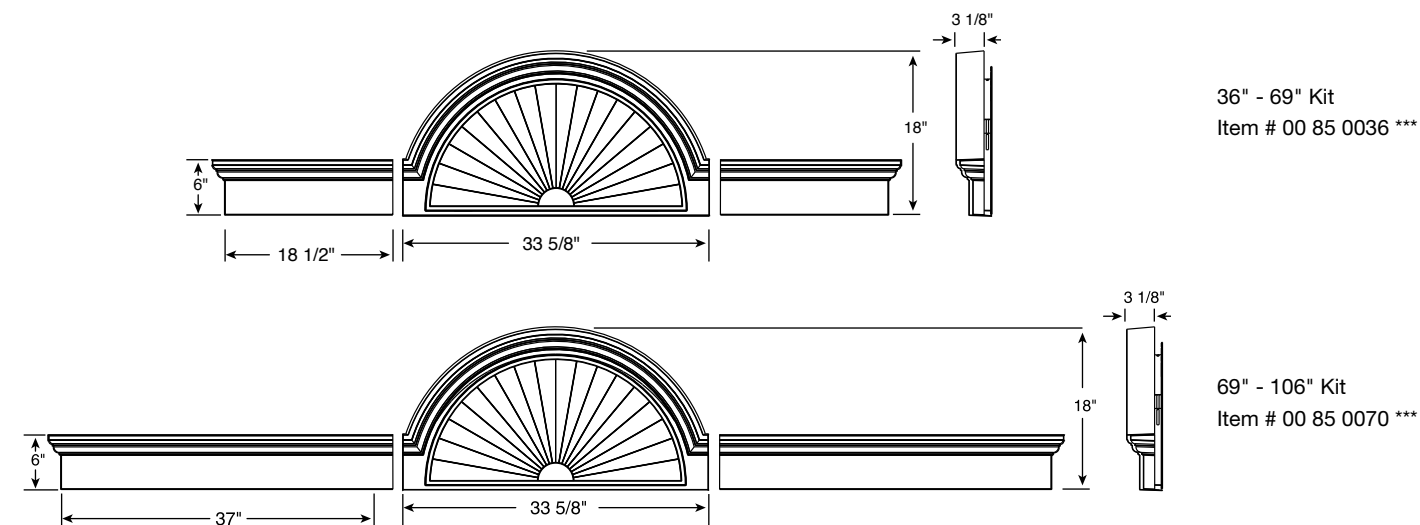

HALF ROUND SUNBURST

30" (2' 6" single)
Item # 00 84 3000 ***

33 5/8" (2' 8" single)
Item # 00 84 3358 ***

37 5/8" (3' 0" single)
Item # 00 84 3758 ***

43 5/8" (3' 6" single)
Item # 00 84 4358 ***

ELLIPTICAL SUNBURST

Packaged One/box.

Features Uses 33 5/8" Sunburst with specialty ring and 6" Header. Compatible with all siding products. Can be trimmed to custom fit window widths.

Installation Surface Mount.

		Item #
36" - 69" Kit	Flat Panel	00 85 0036 ***
	Classic Dentil	00 85 0136 ***
69" - 106" Kit	Flat Panel	00 85 0070 ***
	Classic Dentil	00 85 0170 ***

SUNBURST KIT: FLAT PANEL PROFILE

SUNBURST KIT: CLASSIC DENTIL PROFILE