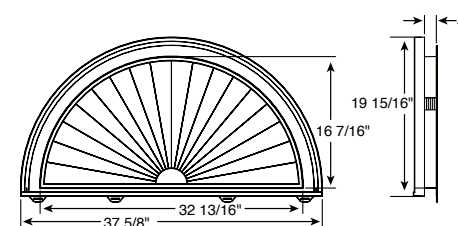

Packaged One/box.

Features Compatible with all siding products.
Patented lock-on trim ring simplifies installation.

Installation Surface Mount or Siding Integrated.

	Item #	HALF ROUND	ELLIPTICAL	Dimension A Locking Positions
30" (2' 6" single)	00 84 3000 ***	•		0", .25", .5", .75", 1.0", 1.25"
33 5/8" (2' 8" single)	00 84 3358 ***	•		0", .25", .5", .75", 1.0", 1.25"
37 5/8" (3' 0" single)	00 84 3758 ***	•		0", .25", .5", .75", 1.0", 1.25", 1.50"
43 5/8" (3' 6" single)	00 84 4358 ***	•		0", .25", .5", .75", 1.0", 1.25", 1.50"
65 5/8" (2' 8" double)	00 84 6558 ***		•	0", .25", .5", .75", 1.0", 1.25", 1.50"
73 5/8" (3' 0" double)	00 84 7358 ***		•	0", .25", .5", .75", 1.0", 1.25", 1.50"

HALF ROUND SUNBURST

30" (2' 6" single)
Item # 00 84 3000 ***

33 5/8" (2' 8" single)
Item # 00 84 3358 ***

37 5/8" (3' 0" single)
Item # 00 84 3758 ***

43 5/8" (3' 6" single)
Item # 00 84 4358 ***

ELLIPTICAL SUNBURST