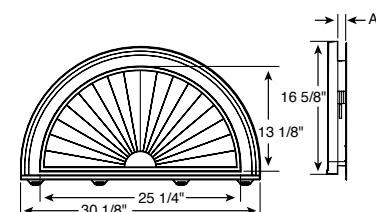

Half Round and Elliptical Sunbursts

Half Round and Elliptical Sunbursts

9 Colors 001, 002, 008, 023, 028, 034, 078, 117, 123 and paintable (030). Ask about other colors that are available with a 25 unit minimum.

Packaged One/box.

Features Compatible with all siding products.
Patented lock-on trim ring simplifies installation.

Installation Surface Mount or Siding Integrated.

	Item #	HALF ROUND	ELLIPTICAL	Dimension A Locking Positions
30" (2' 6" single)	00 84 3000 ***	•		0", .25", .5", .75", 1.0", 1.25"
33 5/8" (2' 8" single)	00 84 3358 ***	•		0", .25", .5", .75", 1.0", 1.25"
37 5/8" (3' 0" single)	00 84 3758 ***	•		0", .25", .5", .75", 1.0", 1.25", 1.50"
43 5/8" (3' 6" single)	00 84 4358 ***	•		0", .25", .5", .75", 1.0", 1.25", 1.50"
65 5/8" (2' 8" double)	00 84 6558 ***		•	0", .25", .5", .75", 1.0", 1.25", 1.50"
73 5/8" (3' 0" double)	00 84 7358 ***		•	0", .25", .5", .75", 1.0", 1.25", 1.50"

HALF ROUND SUNBURST

30" (2' 6" single)
Item # 00 84 3000 ***

33 5/8" (2' 8" single)
Item # 00 84 3358 ***

37 5/8" (3' 0" single)
Item # 00 84 3758 ***

43 5/8" (3' 6" single)
Item # 00 84 4358 ***

ELLIPTICAL SUNBURST