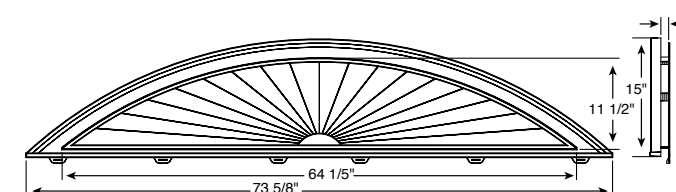

73 5/8" (3' 0" double)
Item # 00 84 7358 ***