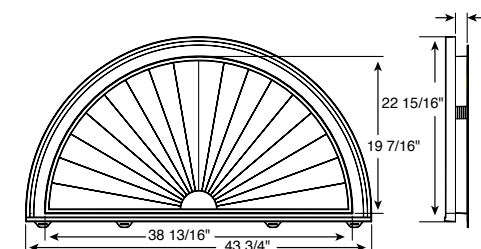

Packaged One/box.

Features Compatible with all siding products.
Patented lock-on trim ring simplifies installation.

Installation Surface Mount or Siding Integrated.

	Item #	HALF ROUND	ELLIPTICAL	Dimension A Locking Positions
30" (2' 6" single)	00 84 3000 ***	•		0", .25", .5", .75", 1.0", 1.25"
33 5/8" (2' 8" single)	00 84 3358 ***	•		0", .25", .5", .75", 1.0", 1.25"
37 5/8" (3' 0" single)	00 84 3758 ***	•		0", .25", .5", .75", 1.0", 1.25", 1.50"
43 5/8" (3' 6" single)	00 84 4358 ***	•		0", .25", .5", .75", 1.0", 1.25", 1.50"
65 5/8" (2' 8" double)	00 84 6558 ***		•	0", .25", .5", .75", 1.0", 1.25", 1.50"
73 5/8" (3' 0" double)	00 84 7358 ***		•	0", .25", .5", .75", 1.0", 1.25", 1.50"

HALF ROUND SUNBURST

30" (2' 6" single)
Item # 00 84 3000 ***

33 5/8" (2' 8" single)
Item # 00 84 3358 ***

37 5/8" (3' 0" single)
Item # 00 84 3758 ***

43 5/8" (3' 6" single)
Item # 00 84 4358 ***

ELLIPTICAL SUNBURST

Packaged One/box.

Features Uses 33 5/8" Sunburst with specialty ring and 6" Header. Compatible with all siding products. Can be trimmed to custom fit window widths.

Installation Surface Mount.

		Item #
36" - 69" Kit	Flat Panel	00 85 0036 ***
	Classic Dentil	00 85 0136 ***
69" - 106" Kit	Flat Panel	00 85 0070 ***
	Classic Dentil	00 85 0170 ***