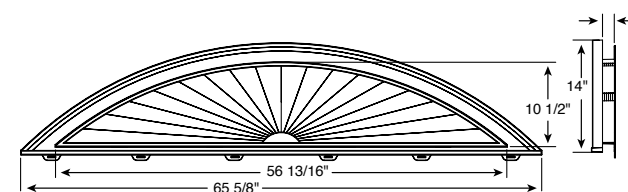

Packaged One/box.

Features Compatible with all siding products.
Patented lock-on trim ring simplifies installation.

Installation Surface Mount or Siding Integrated.

	Item #	HALF ROUND	ELLIPTICAL	Dimension A Locking Positions
30" (2' 6" single)	00 84 3000 ***	•		0", .25", .5", .75", 1.0", 1.25"
33 5/8" (2' 8" single)	00 84 3358 ***	•		0", .25", .5", .75", 1.0", 1.25"
37 5/8" (3' 0" single)	00 84 3758 ***	•		0", .25", .5", .75", 1.0", 1.25", 1.50"
43 5/8" (3' 6" single)	00 84 4358 ***	•		0", .25", .5", .75", 1.0", 1.25", 1.50"
65 5/8" (2' 8" double)	00 84 6558 ***		•	0", .25", .5", .75", 1.0", 1.25", 1.50"
73 5/8" (3' 0" double)	00 84 7358 ***		•	0", .25", .5", .75", 1.0", 1.25", 1.50"

HALF ROUND SUNBURST

30" (2' 6" single)
Item # 00 84 3000 ***

33 5/8" (2' 8" single)
Item # 00 84 3358 ***

37 5/8" (3' 0" single)
Item # 00 84 3758 ***

43 5/8" (3' 6" single)
Item # 00 84 4358 ***

ELLIPTICAL SUNBURST